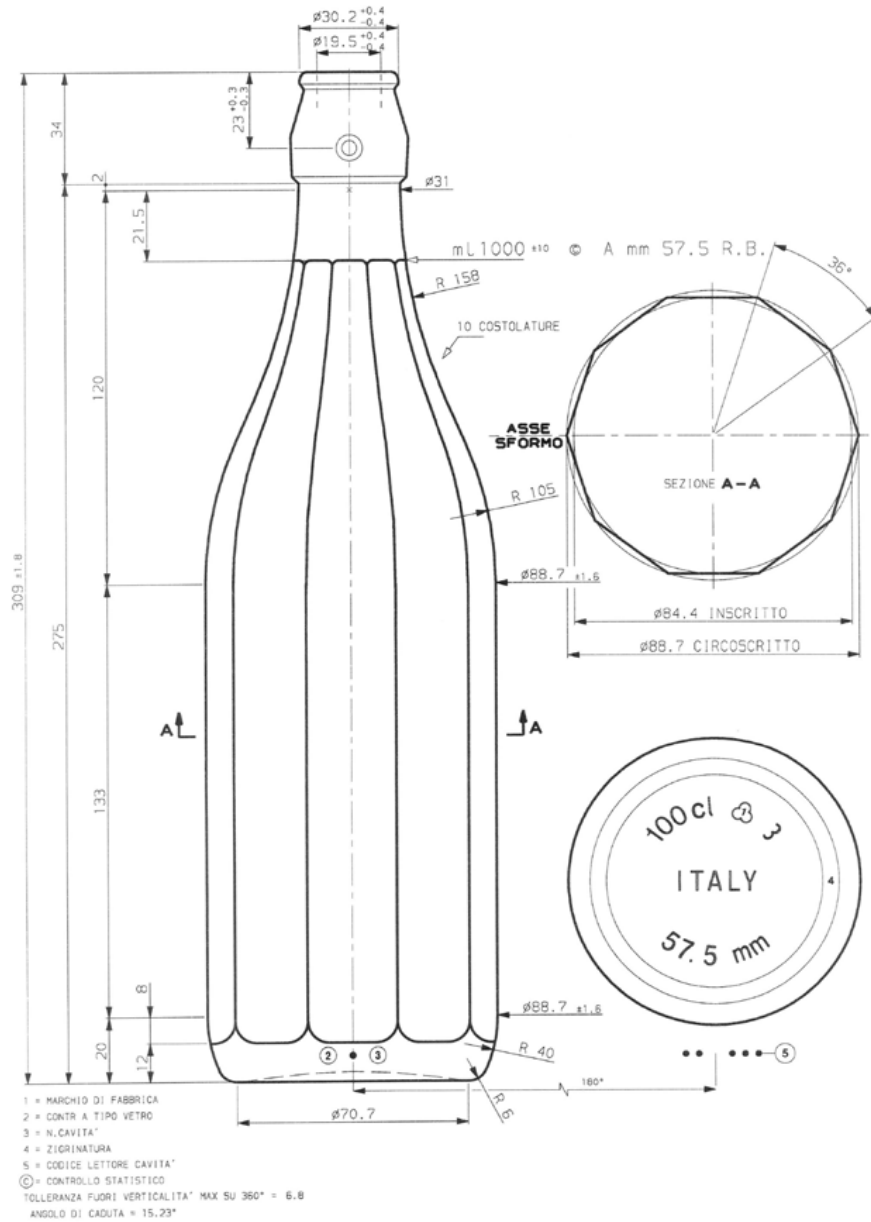

18

24

## 1L FACETTED COSTOLATA BOTTLE WITH SWING-STOPPER

Product code	COST1000WFB
Finish	Swing-Stopper
Capacity	1000ml
Brim-full capacity	1021ml